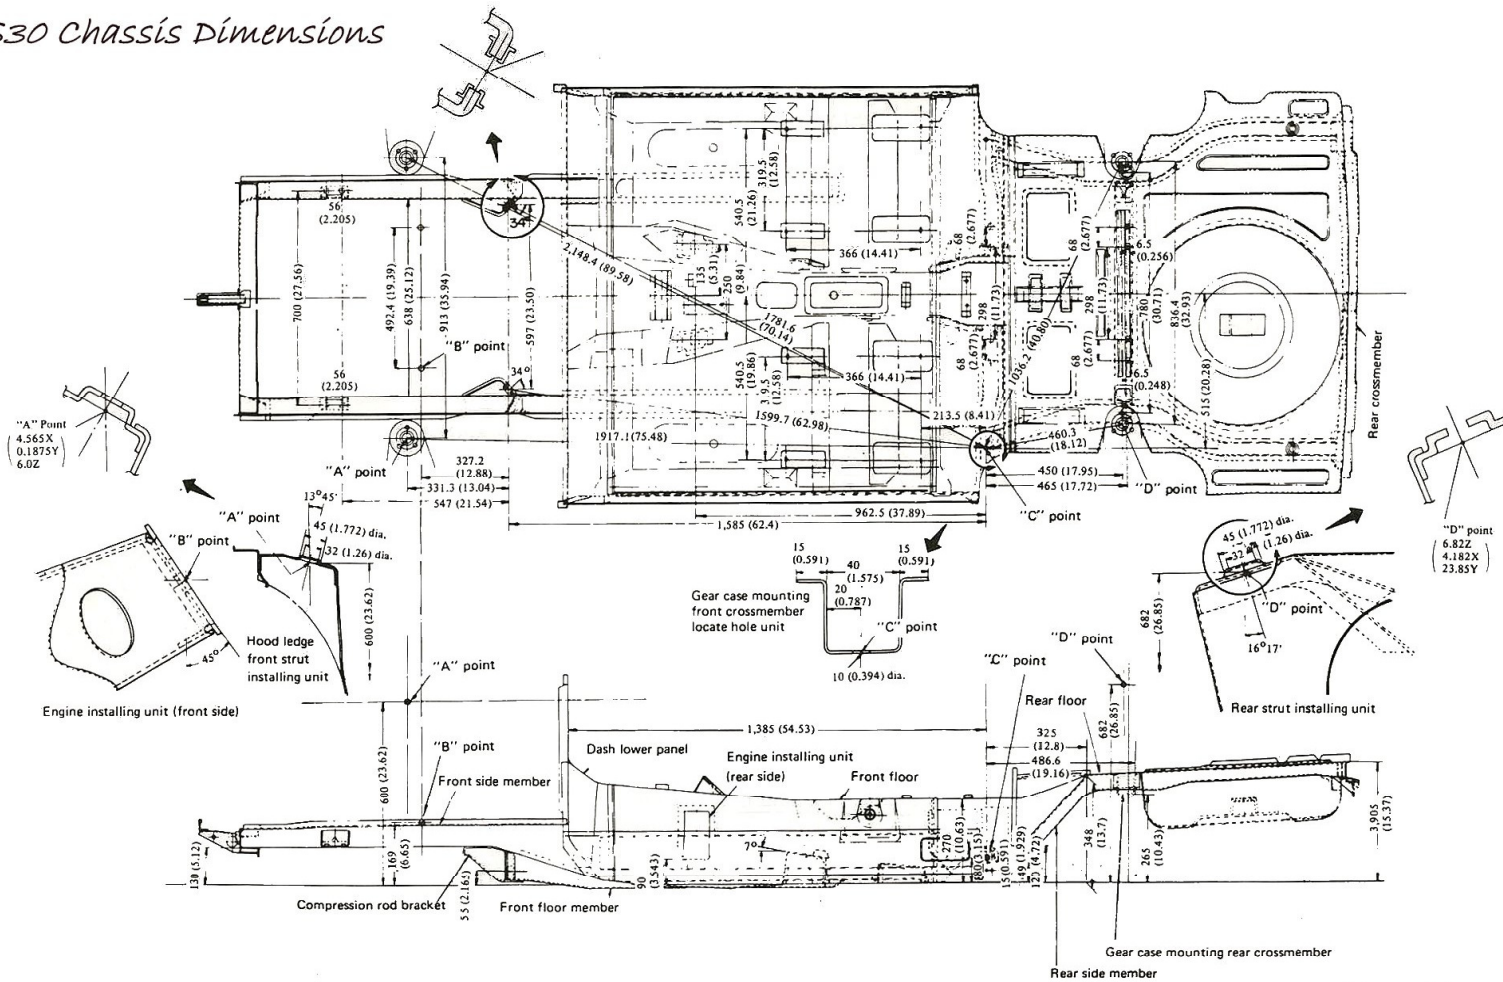

RS30 Chassis Dimensions

Unit: mm (in)